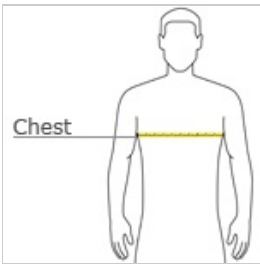

- 4.7-ounce, 100% polyester closed-hole mesh with PosiCharge technology
- Moisture-wicking
- Odor-fighting
- Sport V-neckline
- Basketball fit shoulders
- Contrast neckline and side stripes
- Reversible
- Tear-away label

**

CARE INSTRUCTIONS

Machine Wash Cold With Like Colors. Do Not Use Fabric Softener. Tumble Dry Low. Remove Promptly. Cool Iron If Needed.

front

back

HOW TO MEASURE

CHEST WIDTH

Measure under the arm and around the fullest part of the chest with arms down, keeping tape horizontal.

SIZE CHART

	XS	S	M	L	XL
Size	4/5	6/8	10/12	14/16	18/20
Chest	22-24	25-27	28-30	30-32	32-34

COLOR INFORMATION

Please note: PMS code information is shown only when an exact match is available.

Black/ White
PMS BLACK C